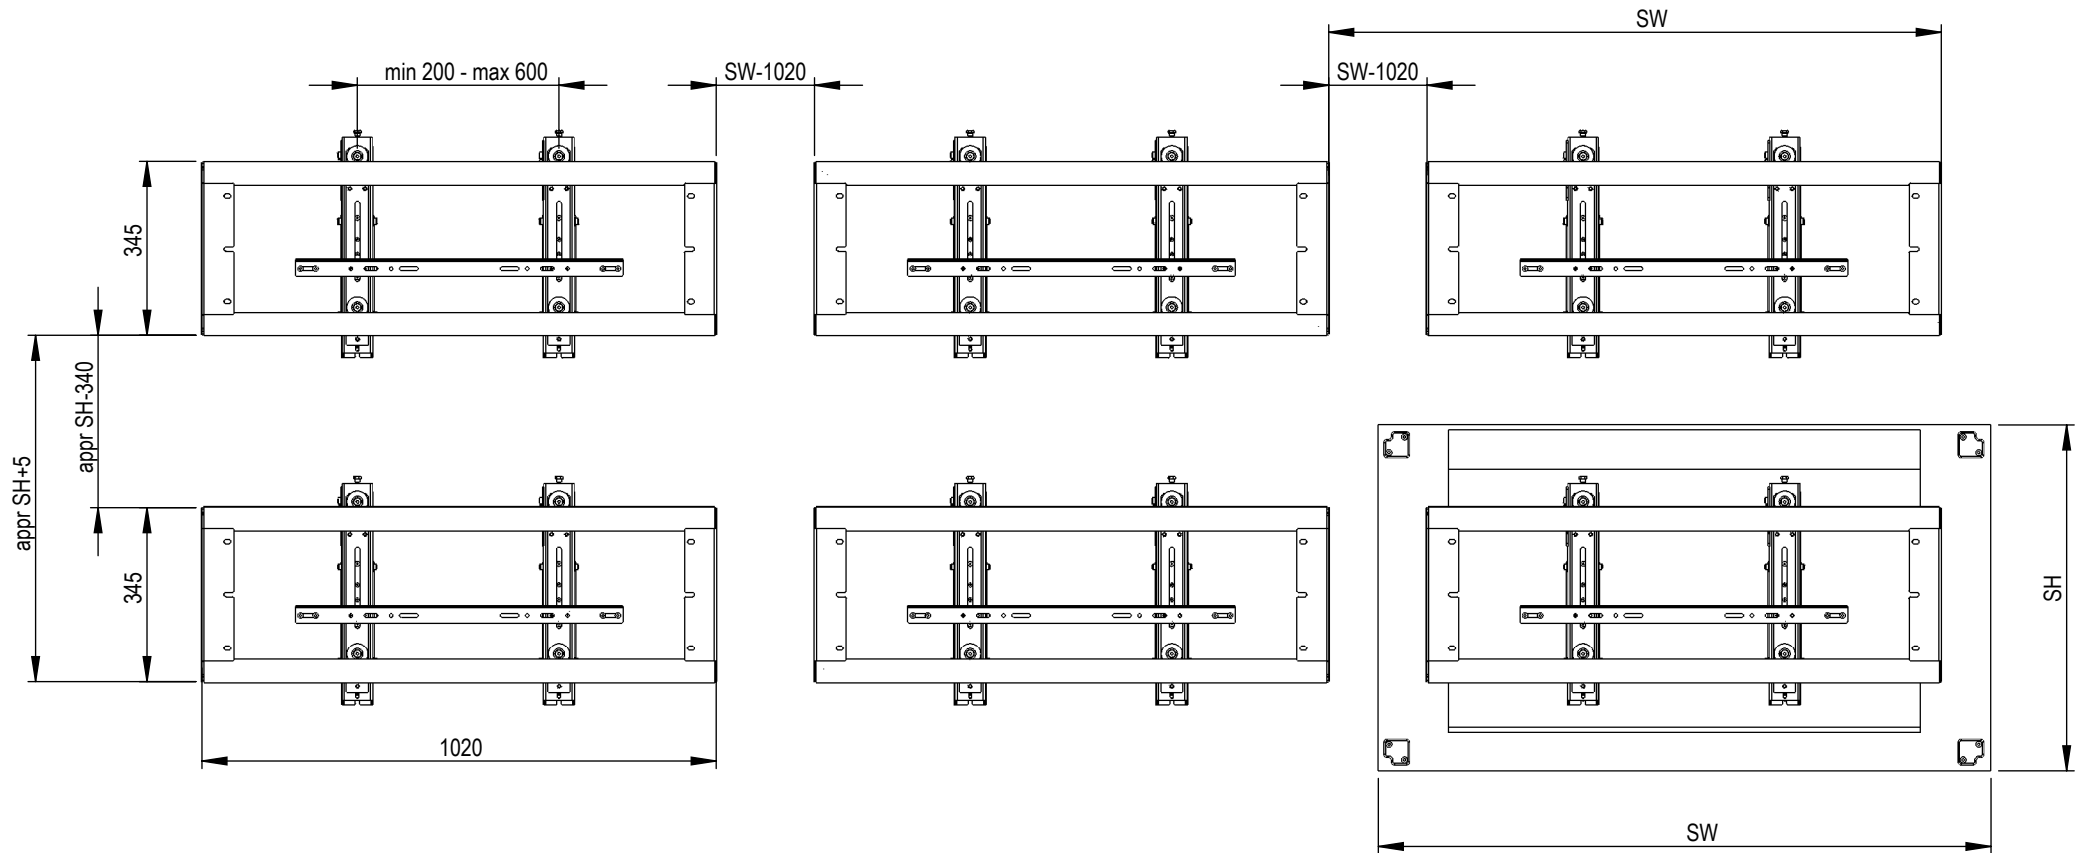

Technical drawing (mm)  
 PW111001 / SMS MDW Ace Landscape

DETAIL A  
 SCALE 1 : 3

Technical drawing (mm)  
PW111011 / SMS MDW Ace Portrait

DETAIL A  
SCALE 1 : 3

Technical drawing (mm)  
SMS Multi Display Wall Ace Video Row - 46/47 inch - Landscape

SH = Screen Height (mm)  
SW = Screen Width (mm)

Technical drawing (mm)  
SMS Multi Display Wall Ace Video Row - 55 inch - Landscape

SH = Screen Height (mm)  
SW = Screen Width (mm)

Technical drawing (mm)  
SMS Multi Display Wall Ace Video Row - 60 inch - Landscape

SH = Screen Height (mm)  
SW = Screen Width (mm)

Technical drawing (mm)  
SMS Multi Display Wall Ace Video Row - 46/47 inch - Portrait

SH = Screen Height (mm)  
SW = Screen Width (mm)

Technical drawing (mm)  
SMS Multi Display Wall Ace Video Row - 55 inch - Portrait

SH = Screen Height (mm)  
SW = Screen Width (mm)

Technical drawing (mm)  
SMS Multi Display Wall Ace Video Row - 60 inch - Portrait

SH = Screen Height (mm)  
SW = Screen Width (mm)