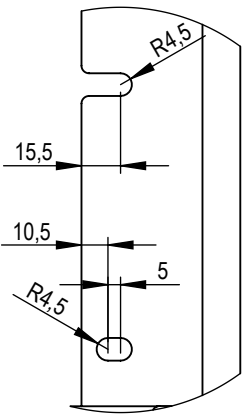

Technical drawing (mm)  
 PW111001 / SMS MDW Ace Landscape

DETAIL A  
 SCALE 1 : 3

Technical drawing (mm)  
PW111011 / SMS MDW Ace Portrait

DETAIL A  
SCALE 1 : 3

Technical drawing (mm)  
SMS Multi Display Wall Ace Video Row - 46/47 inch - Landscape

SH = Screen Height (mm)  
SW = Screen Width (mm)

Technical drawing (mm)  
SMS Multi Display Wall Ace Video Row - 55 inch - Landscape

SH = Screen Height (mm)  
SW = Screen Width (mm)

Technical drawing (mm)  
SMS Multi Display Wall Ace Video Row - 60 inch - Landscape

SH = Screen Height (mm)  
SW = Screen Width (mm)

Technical drawing (mm)  
SMS Multi Display Wall Ace Video Row - 46/47 inch - Portrait

SH = Screen Height (mm)  
SW = Screen Width (mm)

Technical drawing (mm)  
SMS Multi Display Wall Ace Video Row - 55 inch - Portrait

SH = Screen Height (mm)  
SW = Screen Width (mm)

Technical drawing (mm)  
SMS Multi Display Wall Ace Video Row - 60 inch - Portrait

SH = Screen Height (mm)  
SW = Screen Width (mm)