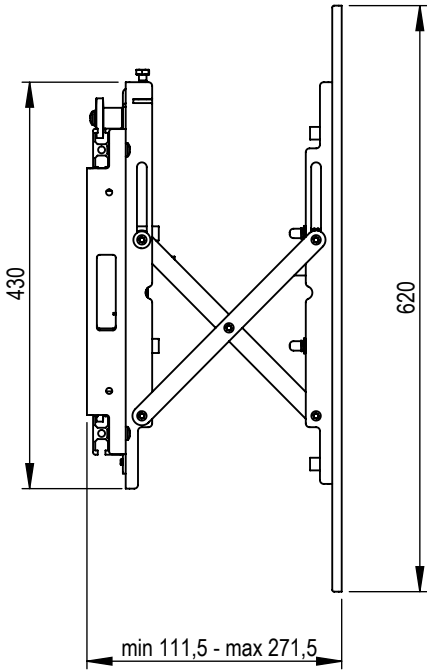

Technical drawing (mm)  
 PW111001 / SMS MDW Ace Landscape

DETAIL A  
 SCALE 1 : 3

Technical drawing (mm)  
PW111011 / SMS MDW Ace Portrait

DETAIL A  
SCALE 1 : 3

Technical drawing (mm)  
SMS Multi Display Wall Ace Video Row - 46/47 inch - Landscape

SH = Screen Height (mm)  
SW = Screen Width (mm)

Technical drawing (mm)  
SMS Multi Display Wall Ace Video Row - 55 inch - Landscape

SH = Screen Height (mm)  
SW = Screen Width (mm)

Technical drawing (mm)  
SMS Multi Display Wall Ace Video Row - 60 inch - Landscape

SH = Screen Height (mm)  
SW = Screen Width (mm)

Technical drawing (mm)  
SMS Multi Display Wall Ace Video Row - 46/47 inch - Portrait

SH = Screen Height (mm)  
SW = Screen Width (mm)

Technical drawing (mm)  
SMS Multi Display Wall Ace Video Row - 55 inch - Portrait

SH = Screen Height (mm)  
SW = Screen Width (mm)

Technical drawing (mm)  
SMS Multi Display Wall Ace Video Row - 60 inch - Portrait

SH = Screen Height (mm)  
SW = Screen Width (mm)