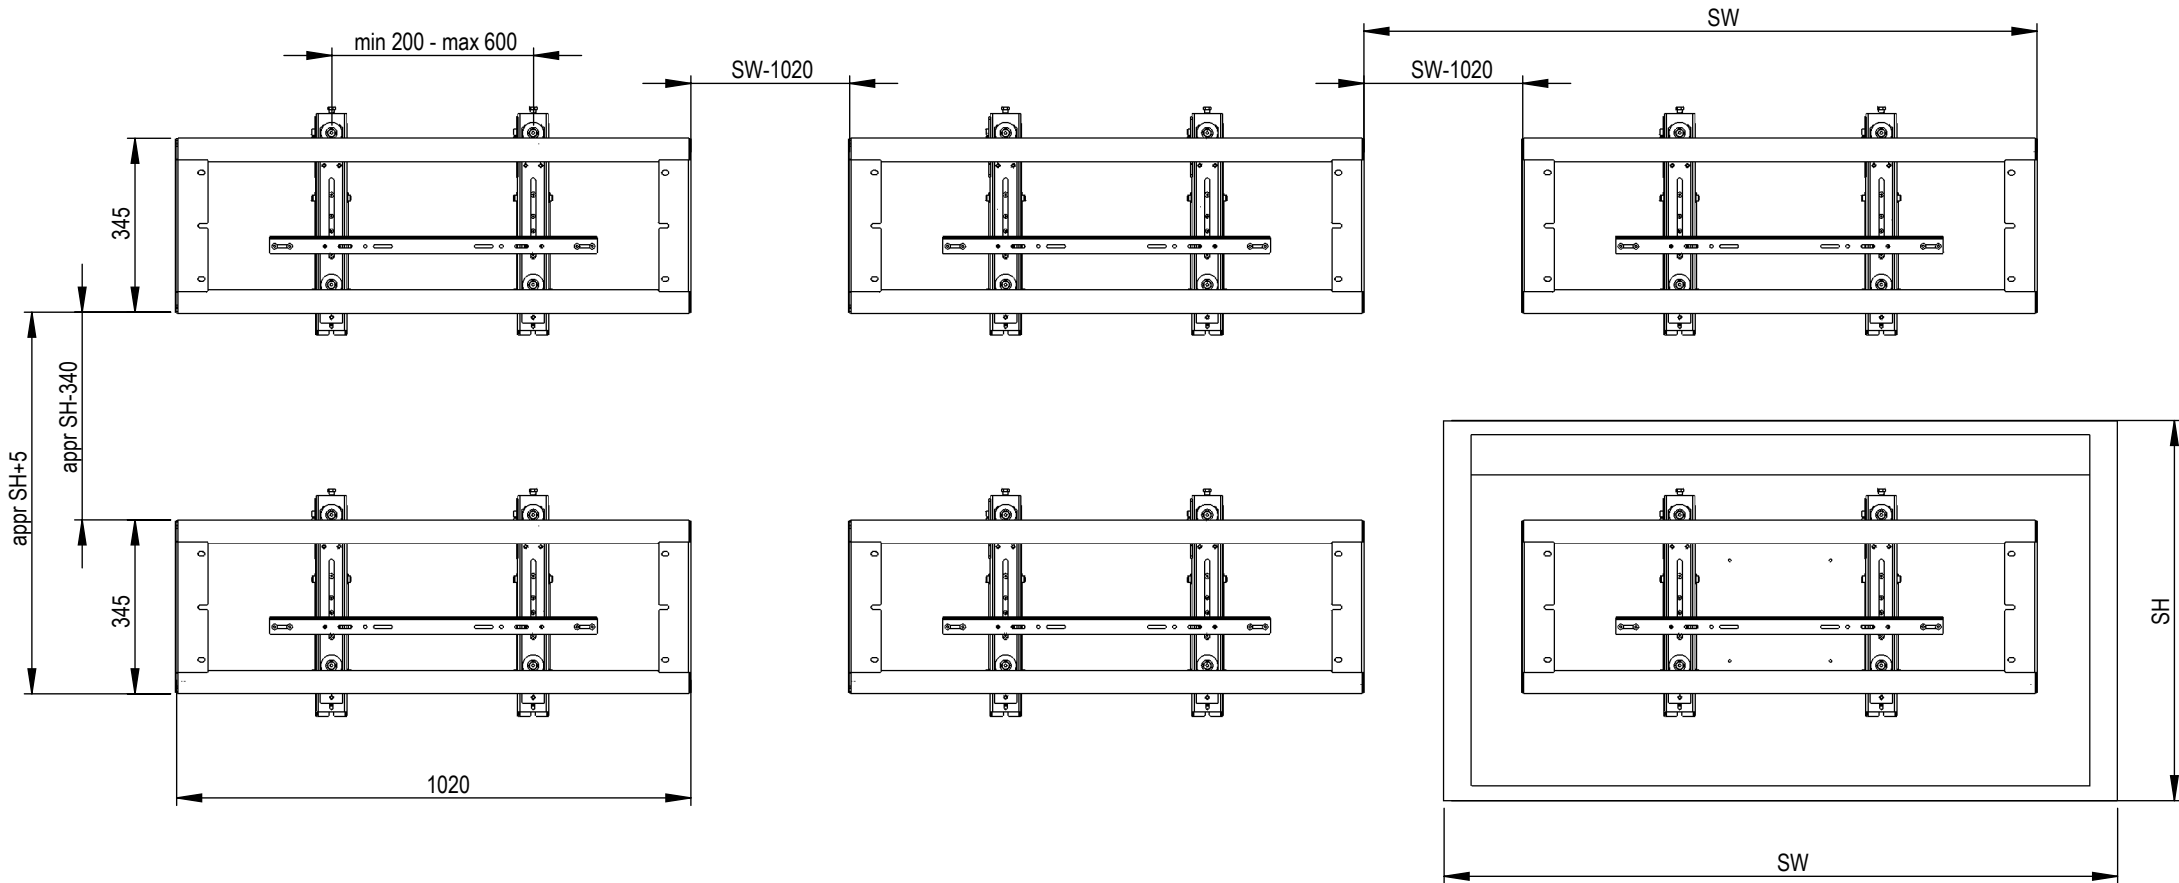

Technical drawing (mm)  
 PW111001 / SMS MDW Ace Landscape

DETAIL A  
 SCALE 1 : 3

Technical drawing (mm)  
PW111011 / SMS MDW Ace Portrait

DETAIL A  
SCALE 1 : 3

Technical drawing (mm)  
SMS Multi Display Wall Ace Video Row - 46/47 inch - Landscape

SH = Screen Height (mm)  
SW = Screen Width (mm)

Technical drawing (mm)  
SMS Multi Display Wall Ace Video Row - 55 inch - Landscape

SH = Screen Height (mm)  
SW = Screen Width (mm)

Technical drawing (mm)  
SMS Multi Display Wall Ace Video Row - 60 inch - Landscape

SH = Screen Height (mm)  
SW = Screen Width (mm)

Technical drawing (mm)  
SMS Multi Display Wall Ace Video Row - 46/47 inch - Portrait

SH = Screen Height (mm)  
SW = Screen Width (mm)

Technical drawing (mm)  
SMS Multi Display Wall Ace Video Row - 55 inch - Portrait

SH = Screen Height (mm)  
SW = Screen Width (mm)

Technical drawing (mm)  
SMS Multi Display Wall Ace Video Row - 60 inch - Portrait

SH = Screen Height (mm)  
SW = Screen Width (mm)