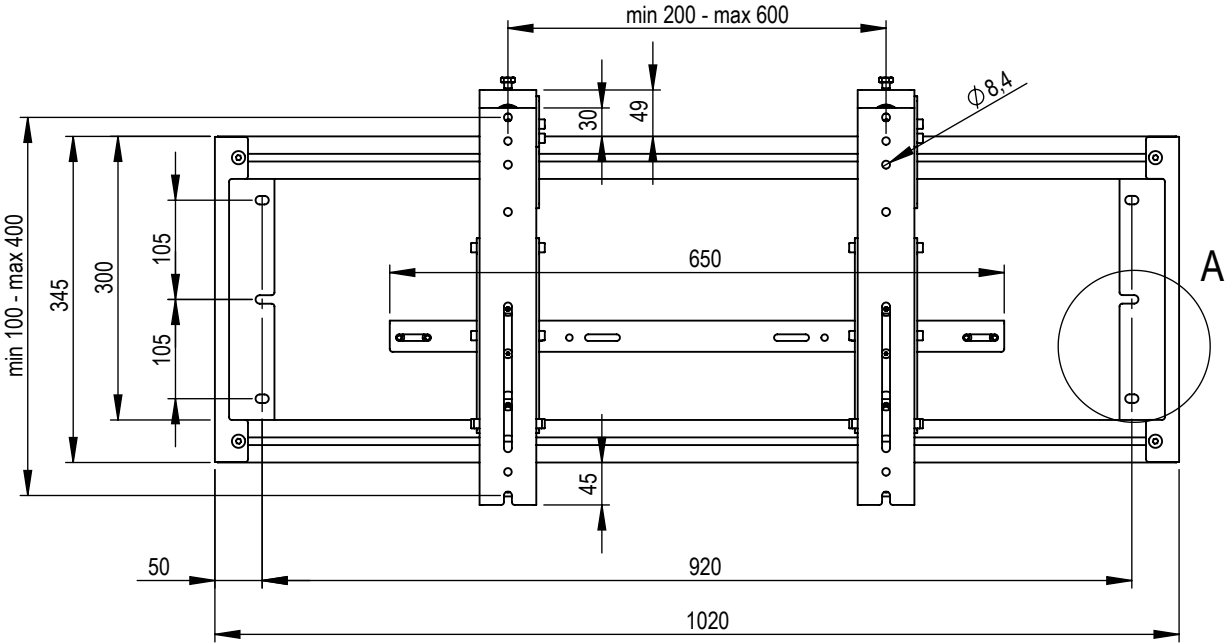

Technical drawing (mm)  
 PW111001 / SMS MDW Ace Landscape

DETAIL A  
 SCALE 1 : 3

Technical drawing (mm)  
PW111011 / SMS MDW Ace Portrait

DETAIL A  
SCALE 1 : 3

Technical drawing (mm)  
SMS Multi Display Wall Ace Video Row - 46/47 inch - Landscape

SH = Screen Height (mm)  
SW = Screen Width (mm)

Technical drawing (mm)  
SMS Multi Display Wall Ace Video Row - 55 inch - Landscape

SH = Screen Height (mm)  
SW = Screen Width (mm)

Technical drawing (mm)  
SMS Multi Display Wall Ace Video Row - 60 inch - Landscape

SH = Screen Height (mm)  
SW = Screen Width (mm)

Technical drawing (mm)  
SMS Multi Display Wall Ace Video Row - 46/47 inch - Portrait

SH = Screen Height (mm)  
SW = Screen Width (mm)

Technical drawing (mm)  
SMS Multi Display Wall Ace Video Row - 55 inch - Portrait

SH = Screen Height (mm)  
SW = Screen Width (mm)

Technical drawing (mm)  
SMS Multi Display Wall Ace Video Row - 60 inch - Portrait

SH = Screen Height (mm)  
SW = Screen Width (mm)