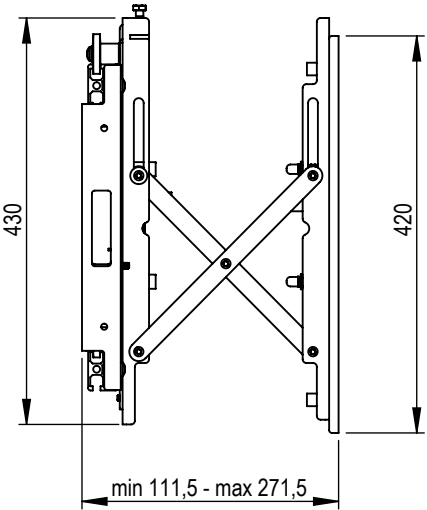

Technical drawing (mm)  
 PW111001 / SMS MDW Ace Landscape

DETAIL A  
 SCALE 1 : 3

Technical drawing (mm)  
PW111011 / SMS MDW Ace Portrait

DETAIL A  
SCALE 1 : 3

Technical drawing (mm)  
SMS Multi Display Wall Ace Video Row - 46/47 inch - Landscape

SH = Screen Height (mm)  
SW = Screen Width (mm)

Technical drawing (mm)  
SMS Multi Display Wall Ace Video Row - 55 inch - Landscape

SH = Screen Height (mm)  
SW = Screen Width (mm)

Technical drawing (mm)  
SMS Multi Display Wall Ace Video Row - 60 inch - Landscape

SH = Screen Height (mm)  
SW = Screen Width (mm)

Technical drawing (mm)  
SMS Multi Display Wall Ace Video Row - 46/47 inch - Portrait

SH = Screen Height (mm)  
SW = Screen Width (mm)

Technical drawing (mm)  
SMS Multi Display Wall Ace Video Row - 55 inch - Portrait

SH = Screen Height (mm)  
SW = Screen Width (mm)

Technical drawing (mm)  
SMS Multi Display Wall Ace Video Row - 60 inch - Portrait

SH = Screen Height (mm)  
SW = Screen Width (mm)