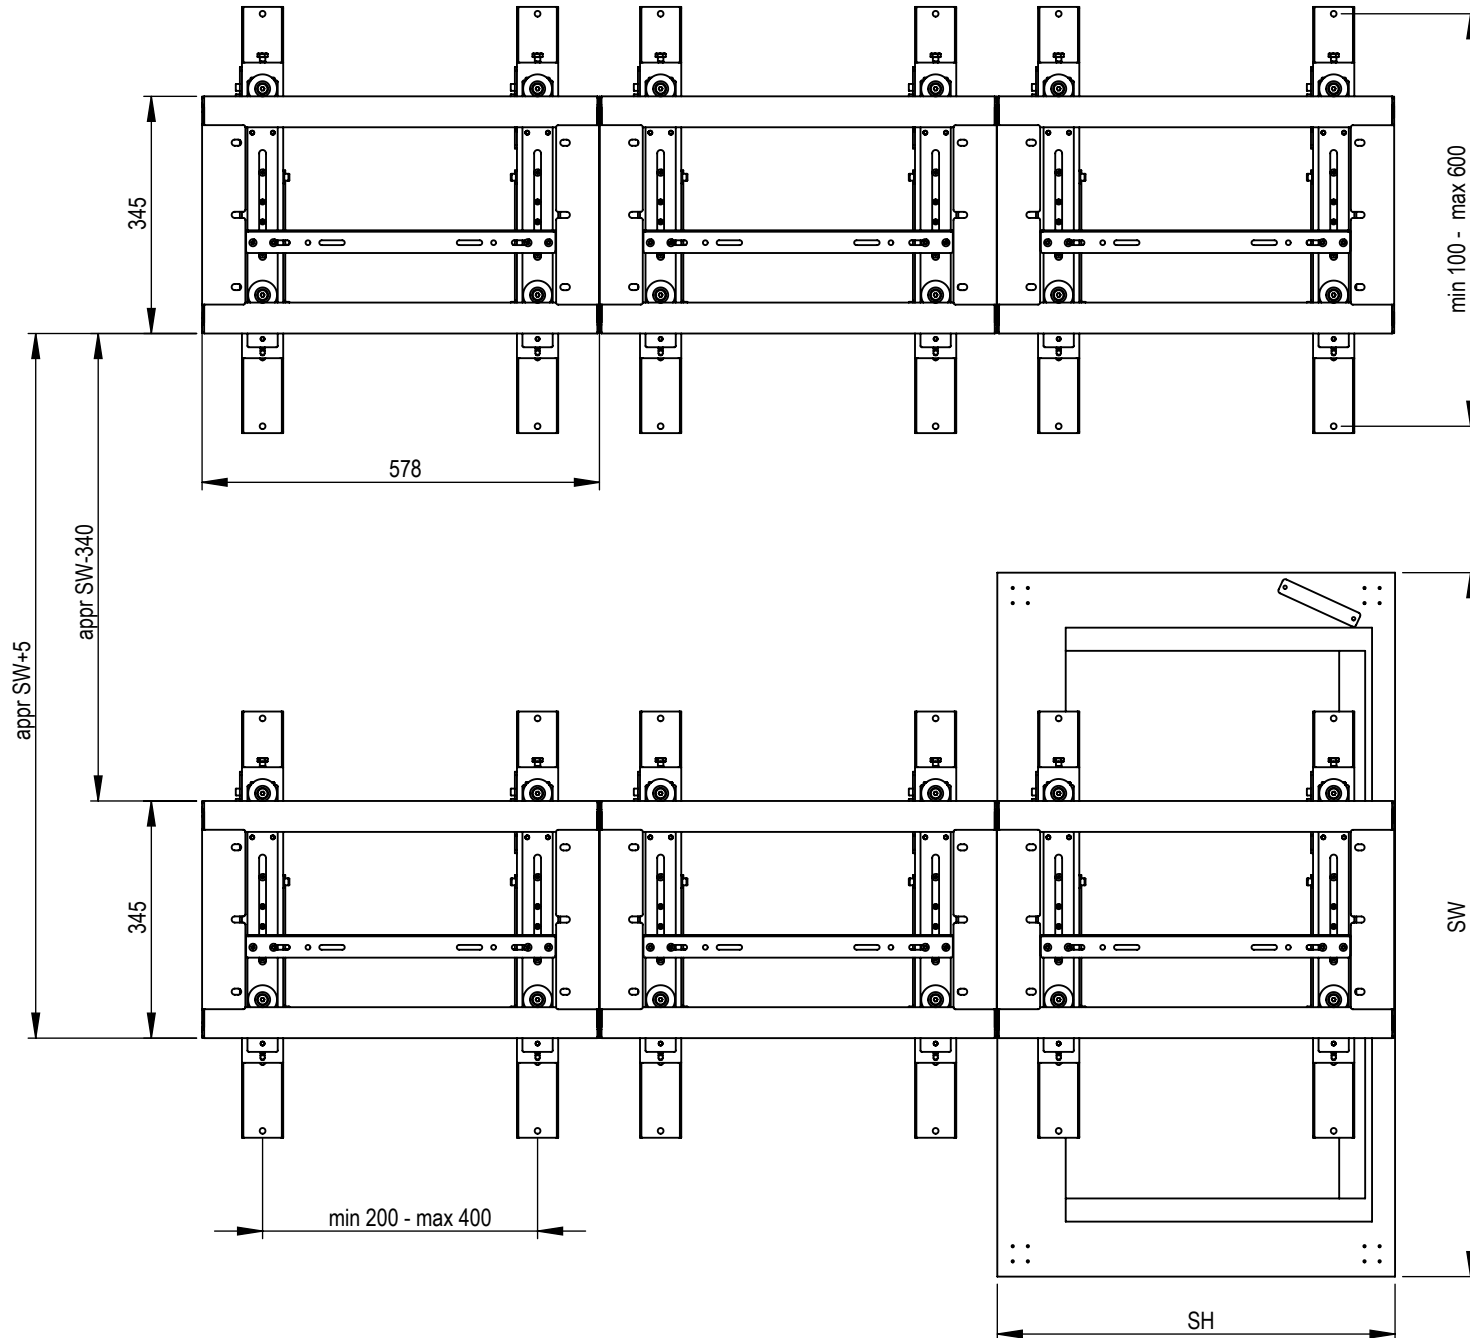

Technical drawing (mm)  
 PW111001 / SMS MDW Ace Landscape

DETAIL A  
 SCALE 1 : 3

Technical drawing (mm)  
PW111011 / SMS MDW Ace Portrait

DETAIL A  
SCALE 1 : 3

Technical drawing (mm)  
SMS Multi Display Wall Ace Video Row - 46/47 inch - Landscape

SH = Screen Height (mm)  
SW = Screen Width (mm)

Technical drawing (mm)  
SMS Multi Display Wall Ace Video Row - 55 inch - Landscape

SH = Screen Height (mm)  
SW = Screen Width (mm)

Technical drawing (mm)  
SMS Multi Display Wall Ace Video Row - 60 inch - Landscape

SH = Screen Height (mm)  
SW = Screen Width (mm)

Technical drawing (mm)  
SMS Multi Display Wall Ace Video Row - 46/47 inch - Portrait

SH = Screen Height (mm)  
SW = Screen Width (mm)

Technical drawing (mm)  
SMS Multi Display Wall Ace Video Row - 55 inch - Portrait

SH = Screen Height (mm)  
SW = Screen Width (mm)

Technical drawing (mm)  
SMS Multi Display Wall Ace Video Row - 60 inch - Portrait

SH = Screen Height (mm)  
SW = Screen Width (mm)