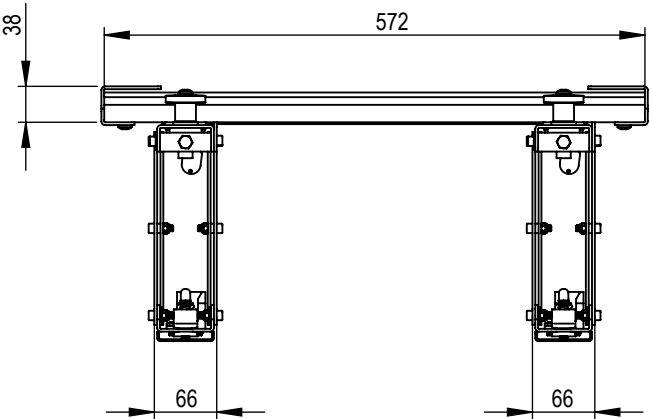

Technical drawing (mm)  
 PW111001 / SMS MDW Ace Landscape

DETAIL A  
 SCALE 1 : 3

Technical drawing (mm)  
PW111011 / SMS MDW Ace Portrait

DETAIL A  
SCALE 1 : 3

Technical drawing (mm)  
SMS Multi Display Wall Ace Video Row - 46/47 inch - Landscape

SH = Screen Height (mm)  
SW = Screen Width (mm)

Technical drawing (mm)  
SMS Multi Display Wall Ace Video Row - 55 inch - Landscape

SH = Screen Height (mm)  
SW = Screen Width (mm)

Technical drawing (mm)  
SMS Multi Display Wall Ace Video Row - 60 inch - Landscape

SH = Screen Height (mm)  
SW = Screen Width (mm)

Technical drawing (mm)  
SMS Multi Display Wall Ace Video Row - 46/47 inch - Portrait

SH = Screen Height (mm)  
SW = Screen Width (mm)

Technical drawing (mm)  
SMS Multi Display Wall Ace Video Row - 55 inch - Portrait

SH = Screen Height (mm)  
SW = Screen Width (mm)

Technical drawing (mm)  
SMS Multi Display Wall Ace Video Row - 60 inch - Portrait

SH = Screen Height (mm)  
SW = Screen Width (mm)