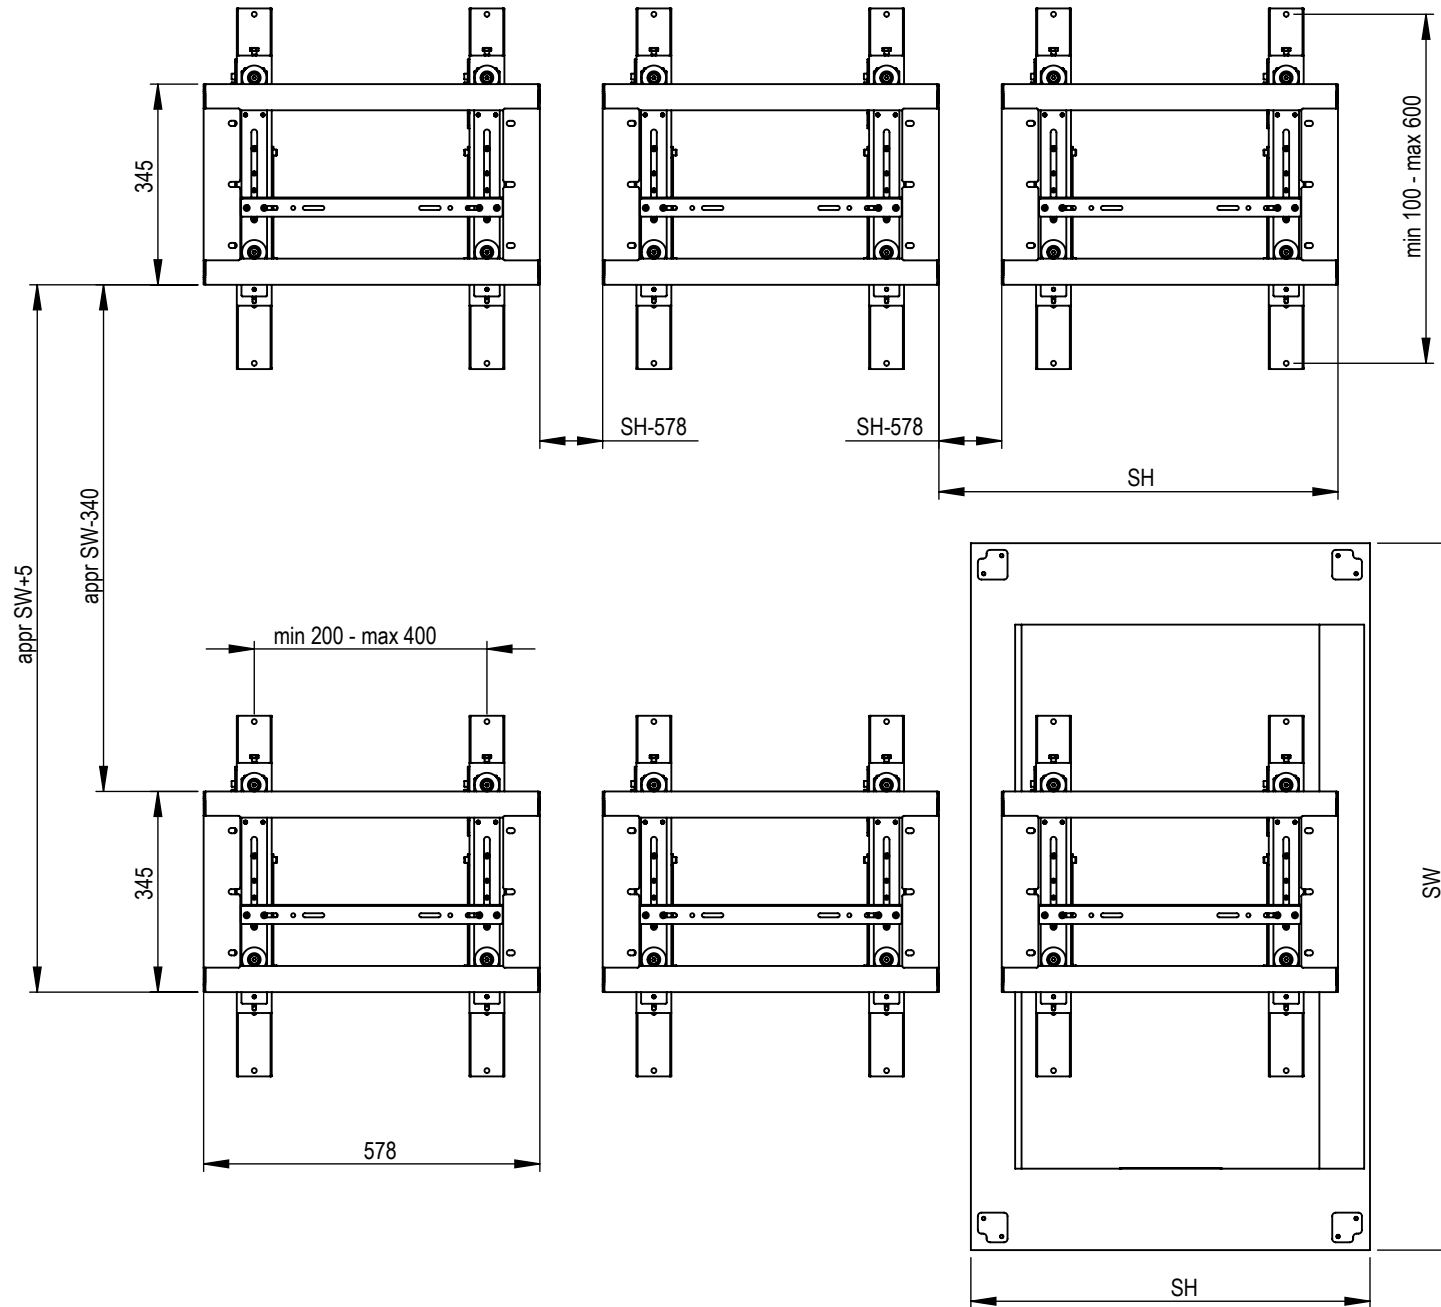

SH = Screen Height (mm)  
SW = Screen Width (mm)

Technical drawing (mm)  
SMS Multi Display Wall Ace Video Row - 55 inch - Landscape

SH = Screen Height (mm)  
SW = Screen Width (mm)

Technical drawing (mm)  
SMS Multi Display Wall Ace Video Row - 60 inch - Landscape

SH = Screen Height (mm)  
SW = Screen Width (mm)

Technical drawing (mm)  
SMS Multi Display Wall Ace Video Row - 46/47 inch - Portrait

SH = Screen Height (mm)  
SW = Screen Width (mm)

Technical drawing (mm)  
SMS Multi Display Wall Ace Video Row - 55 inch - Portrait

SH = Screen Height (mm)  
SW = Screen Width (mm)

Technical drawing (mm)  
SMS Multi Display Wall Ace Video Row - 60 inch - Portrait

SH = Screen Height (mm)  
SW = Screen Width (mm)