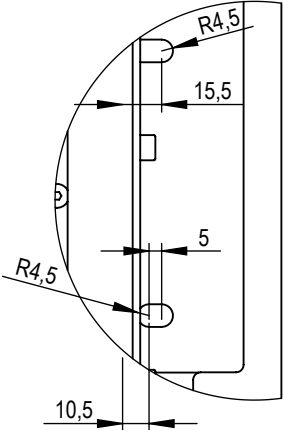

Technical drawing (mm)  
 PW111001 / SMS MDW Ace Landscape

DETAIL A  
 SCALE 1 : 3

Technical drawing (mm)  
PW111011 / SMS MDW Ace Portrait

DETAIL A  
SCALE 1 : 3

Technical drawing (mm)  
SMS Multi Display Wall Ace Video Row - 46/47 inch - Landscape

SH = Screen Height (mm)  
SW = Screen Width (mm)

Technical drawing (mm)  
SMS Multi Display Wall Ace Video Row - 55 inch - Landscape

SH = Screen Height (mm)  
SW = Screen Width (mm)

Technical drawing (mm)  
SMS Multi Display Wall Ace Video Row - 60 inch - Landscape

SH = Screen Height (mm)  
SW = Screen Width (mm)

Technical drawing (mm)  
SMS Multi Display Wall Ace Video Row - 46/47 inch - Portrait

SH = Screen Height (mm)  
SW = Screen Width (mm)

Technical drawing (mm)  
SMS Multi Display Wall Ace Video Row - 55 inch - Portrait

SH = Screen Height (mm)  
SW = Screen Width (mm)

Technical drawing (mm)  
SMS Multi Display Wall Ace Video Row - 60 inch - Portrait

SH = Screen Height (mm)  
SW = Screen Width (mm)