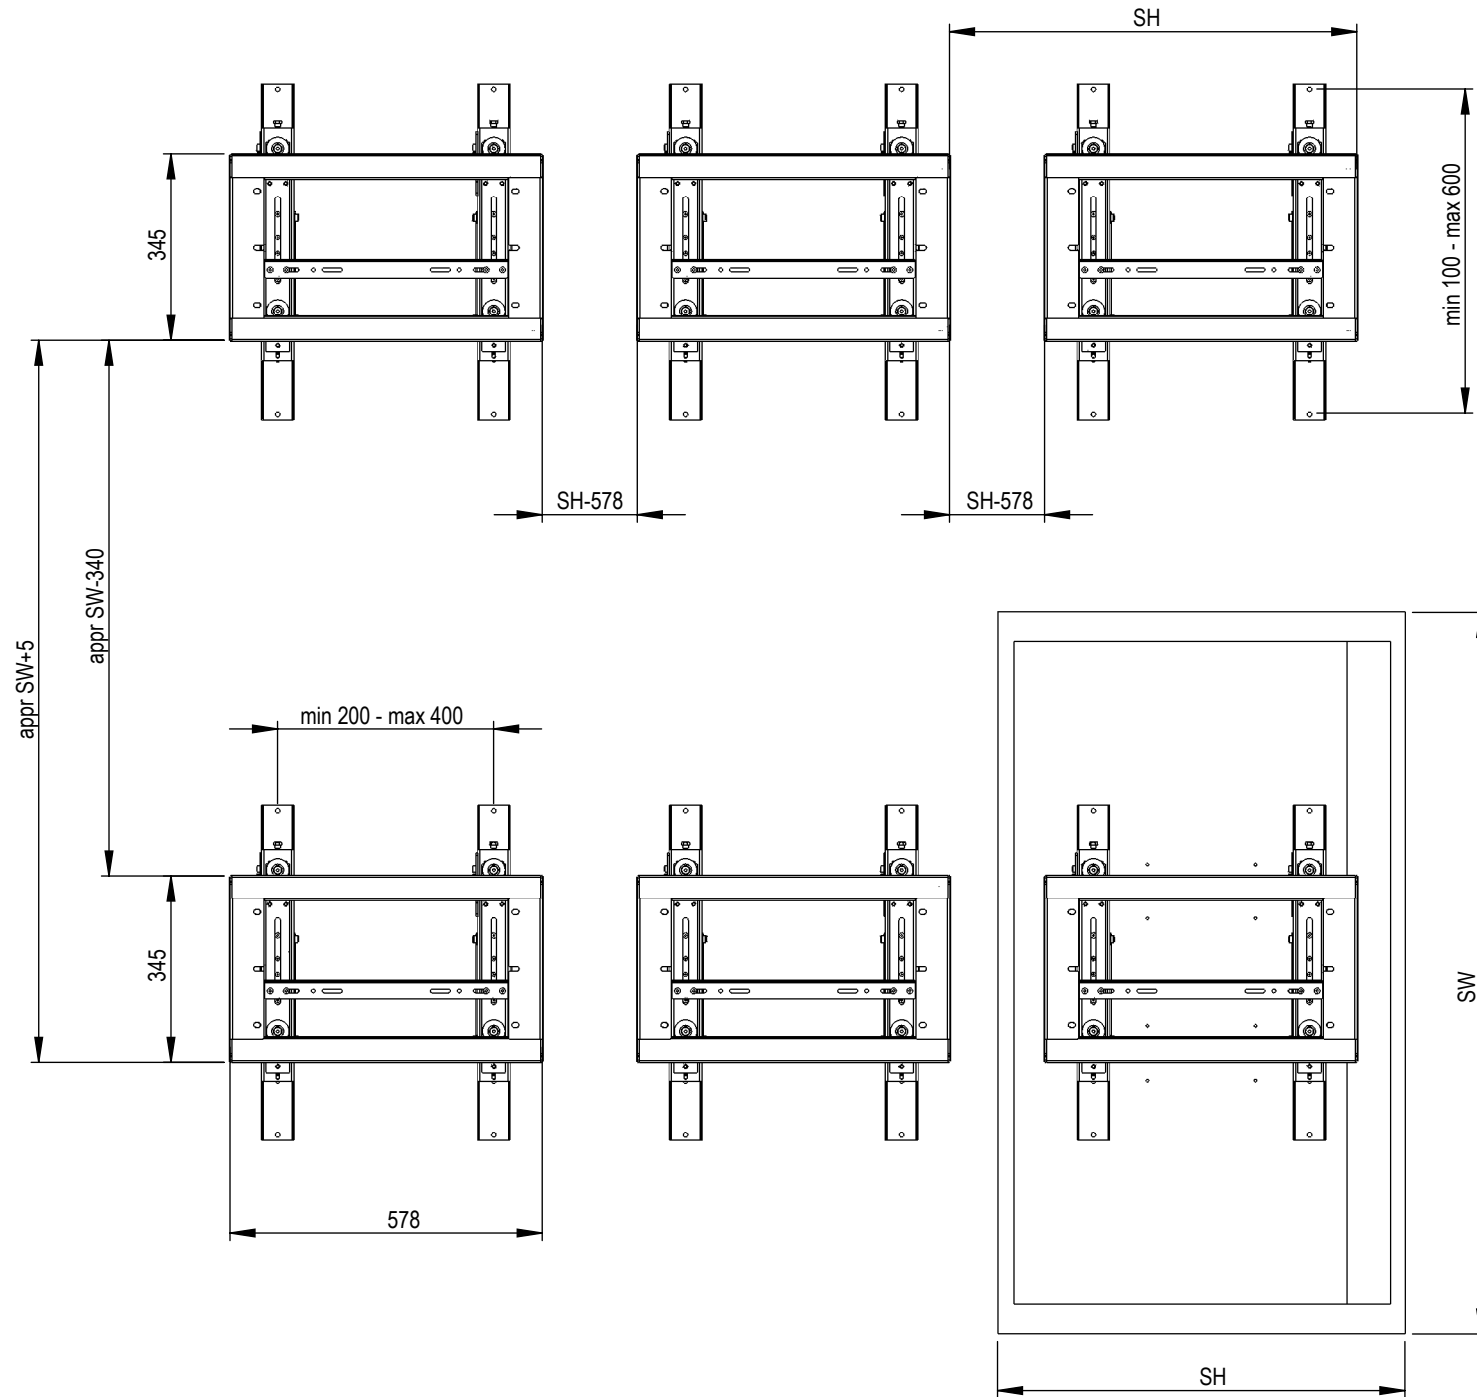

Technical drawing (mm)  
 PW111001 / SMS MDW Ace Landscape

DETAIL A  
 SCALE 1 : 3

Technical drawing (mm)  
PW111011 / SMS MDW Ace Portrait

DETAIL A  
SCALE 1 : 3

Technical drawing (mm)  
SMS Multi Display Wall Ace Video Row - 46/47 inch - Landscape

SH = Screen Height (mm)  
SW = Screen Width (mm)

Technical drawing (mm)  
SMS Multi Display Wall Ace Video Row - 55 inch - Landscape

SH = Screen Height (mm)  
SW = Screen Width (mm)

Technical drawing (mm)  
SMS Multi Display Wall Ace Video Row - 60 inch - Landscape

SH = Screen Height (mm)  
SW = Screen Width (mm)

Technical drawing (mm)  
SMS Multi Display Wall Ace Video Row - 46/47 inch - Portrait

SH = Screen Height (mm)  
SW = Screen Width (mm)

Technical drawing (mm)  
SMS Multi Display Wall Ace Video Row - 55 inch - Portrait

SH = Screen Height (mm)  
SW = Screen Width (mm)

Technical drawing (mm)  
SMS Multi Display Wall Ace Video Row - 60 inch - Portrait

SH = Screen Height (mm)  
SW = Screen Width (mm)