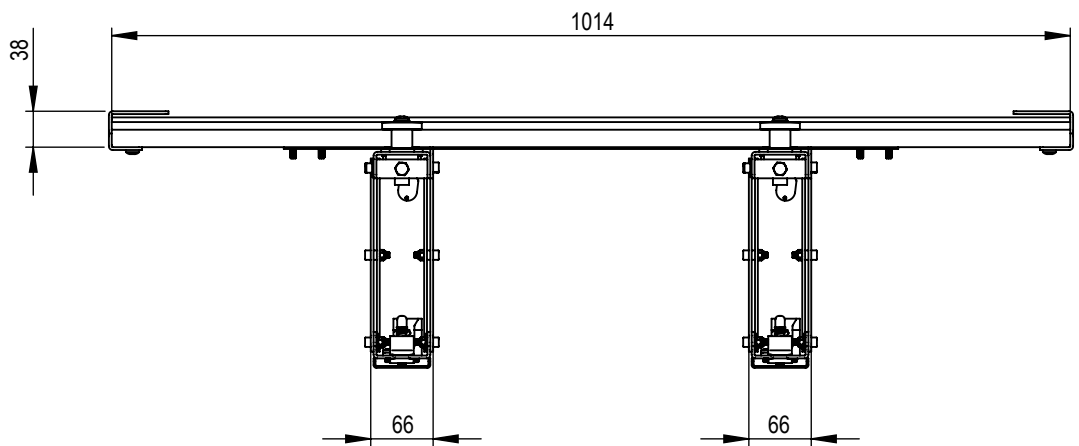

Technical drawing (mm)  
 PW111001 / SMS MDW Ace Landscape

DETAIL A  
 SCALE 1 : 3

Technical drawing (mm)  
PW111011 / SMS MDW Ace Portrait

DETAIL A  
SCALE 1 : 3

Technical drawing (mm)  
SMS Multi Display Wall Ace Video Row - 46/47 inch - Landscape

SH = Screen Height (mm)  
SW = Screen Width (mm)

Technical drawing (mm)  
SMS Multi Display Wall Ace Video Row - 55 inch - Landscape

SH = Screen Height (mm)  
SW = Screen Width (mm)

Technical drawing (mm)  
SMS Multi Display Wall Ace Video Row - 60 inch - Landscape

SH = Screen Height (mm)  
SW = Screen Width (mm)

Technical drawing (mm)  
SMS Multi Display Wall Ace Video Row - 46/47 inch - Portrait

SH = Screen Height (mm)  
SW = Screen Width (mm)

Technical drawing (mm)  
SMS Multi Display Wall Ace Video Row - 55 inch - Portrait

SH = Screen Height (mm)  
SW = Screen Width (mm)

Technical drawing (mm)  
SMS Multi Display Wall Ace Video Row - 60 inch - Portrait

SH = Screen Height (mm)  
SW = Screen Width (mm)