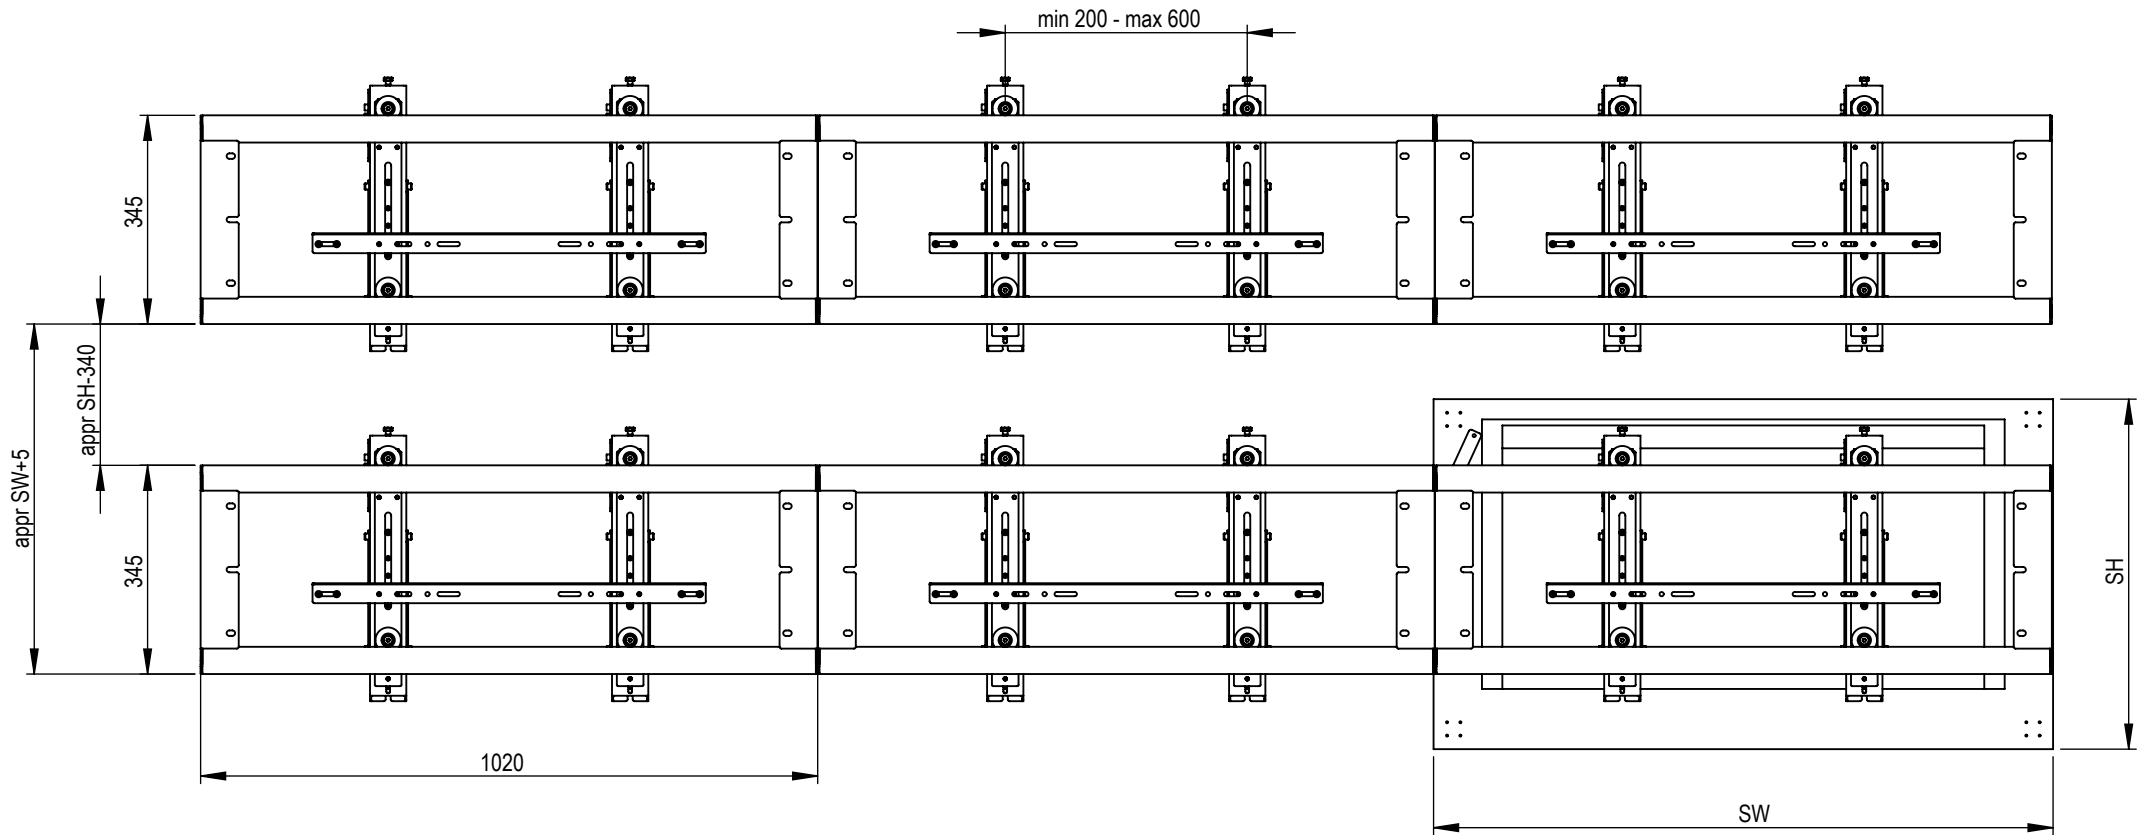

Technical drawing (mm)  
 PW111001 / SMS MDW Ace Landscape

DETAIL A  
 SCALE 1 : 3

Technical drawing (mm)  
PW111011 / SMS MDW Ace Portrait

DETAIL A  
SCALE 1 : 3

Technical drawing (mm)  
SMS Multi Display Wall Ace Video Row - 46/47 inch - Landscape

SH = Screen Height (mm)  
SW = Screen Width (mm)

Technical drawing (mm)  
SMS Multi Display Wall Ace Video Row - 55 inch - Landscape

SH = Screen Height (mm)  
SW = Screen Width (mm)

Technical drawing (mm)  
SMS Multi Display Wall Ace Video Row - 60 inch - Landscape

SH = Screen Height (mm)  
SW = Screen Width (mm)

Technical drawing (mm)  
SMS Multi Display Wall Ace Video Row - 46/47 inch - Portrait

SH = Screen Height (mm)  
SW = Screen Width (mm)

Technical drawing (mm)  
SMS Multi Display Wall Ace Video Row - 55 inch - Portrait

SH = Screen Height (mm)  
SW = Screen Width (mm)

Technical drawing (mm)  
SMS Multi Display Wall Ace Video Row - 60 inch - Portrait

SH = Screen Height (mm)  
SW = Screen Width (mm)