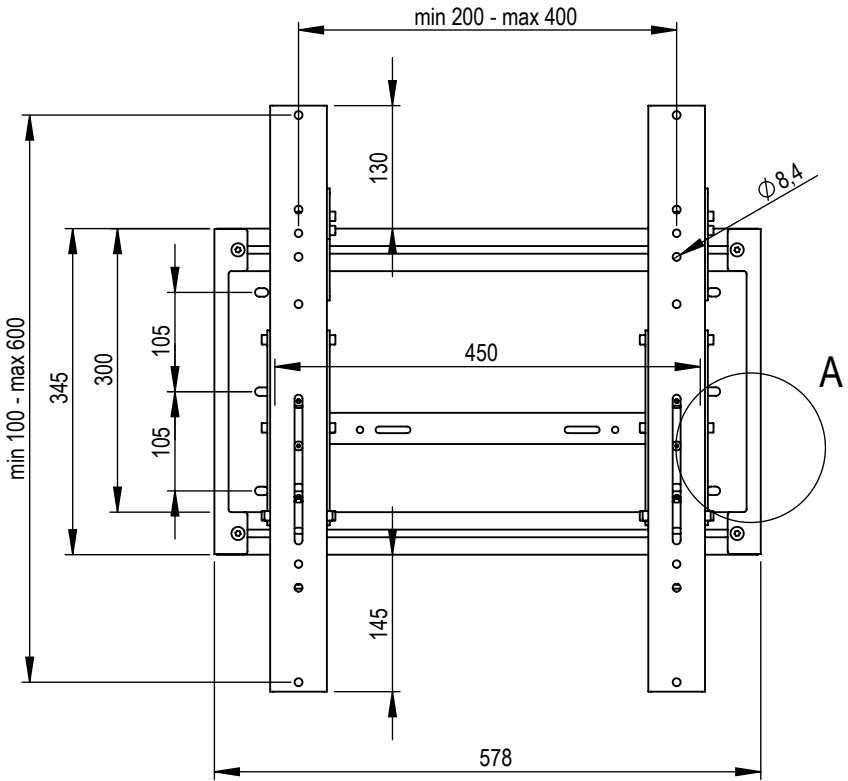

Technical drawing (mm)  
 PW111001 / SMS MDW Ace Landscape

DETAIL A  
 SCALE 1 : 3

Technical drawing (mm)  
PW111011 / SMS MDW Ace Portrait

DETAIL A  
SCALE 1 : 3

Technical drawing (mm)  
SMS Multi Display Wall Ace Video Row - 46/47 inch - Landscape

SH = Screen Height (mm)  
SW = Screen Width (mm)

Technical drawing (mm)  
SMS Multi Display Wall Ace Video Row - 55 inch - Landscape

SH = Screen Height (mm)  
SW = Screen Width (mm)

Technical drawing (mm)  
SMS Multi Display Wall Ace Video Row - 60 inch - Landscape

SH = Screen Height (mm)  
SW = Screen Width (mm)

Technical drawing (mm)  
SMS Multi Display Wall Ace Video Row - 46/47 inch - Portrait

SH = Screen Height (mm)  
SW = Screen Width (mm)

Technical drawing (mm)  
SMS Multi Display Wall Ace Video Row - 55 inch - Portrait

SH = Screen Height (mm)  
SW = Screen Width (mm)

Technical drawing (mm)  
SMS Multi Display Wall Ace Video Row - 60 inch - Portrait

SH = Screen Height (mm)  
SW = Screen Width (mm)