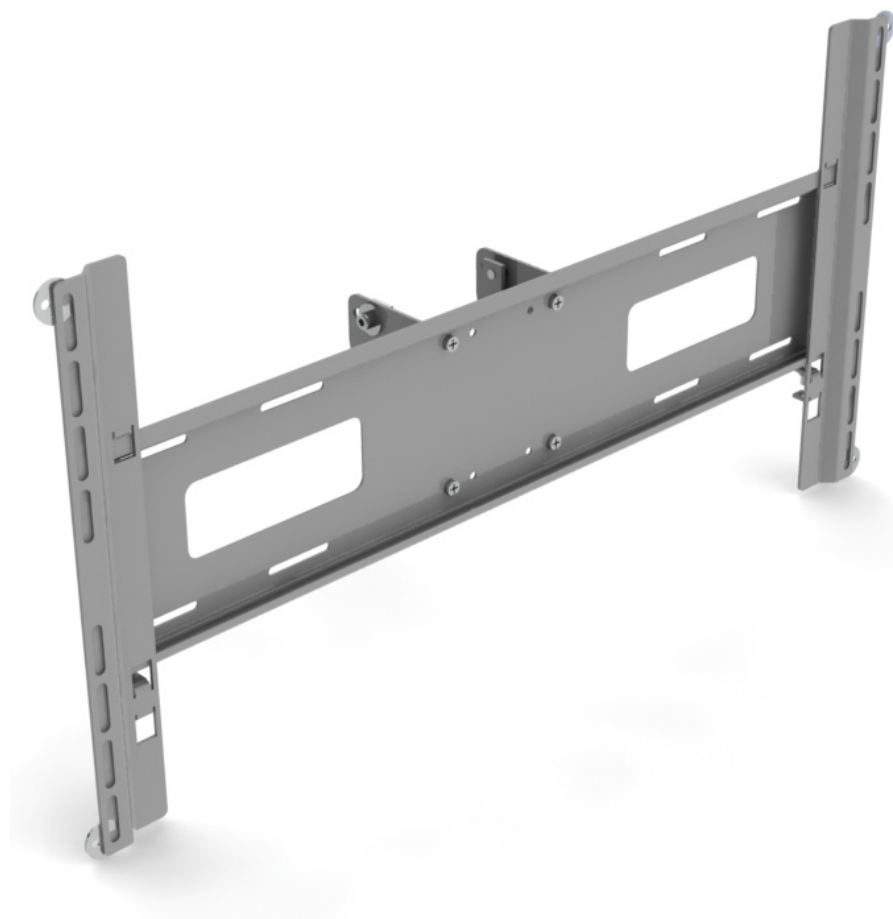

SMS FLATSCREEN H2 UNISLIDE

The Link.

SMS Flatscreen H2 Unislide is the essential link between your heavy screen and your bracket. The universal slide fits most screens up to 50 kg. SMS Flatscreen H2 Unislide is easy to mount and can be effortlessly removed and attached to most of our other brackets and brackets for heavier screens.

- | | | | |
|-------------------------------|--|------------------------------|--|
| <input type="radio"/> Ceiling | <input checked="" type="radio"/> Heavy weight | <input type="radio"/> Fixed | <input type="radio"/> Variable |
| <input type="radio"/> Wall | <input type="radio"/> Middle weight | <input type="radio"/> Swivel | <input checked="" type="radio"/> UniSlide |
| <input type="radio"/> Floor | <input type="radio"/> Light weight | <input type="radio"/> Tilt | <input type="radio"/> Hidden |
| <input type="radio"/> Table | | <input type="radio"/> 3D | <input type="radio"/> Double |
| | | <input type="radio"/> Mobile | |

SMS FLATSCREEN H2 UNISLIDE

INFO

- Color: Black or silver.
- Max load: 50 kg
- Weight: 5 kg
- Max size of screens hole pattern: 800 mm (W) and 400 mm (H).

ART. NO

PL210220
PL210221

DESCRIPTION

SMS Flatscreen H2 Unislide Black
SMS Flatscreen H2 Unislide Silver

Vesa standard: 200x100/200x200/400x200/400x400/600x200/
600x400/800x400.

NOTE: On our website, www.smartmediasolutions.se you can find out if your screen is compatible with our brackets.