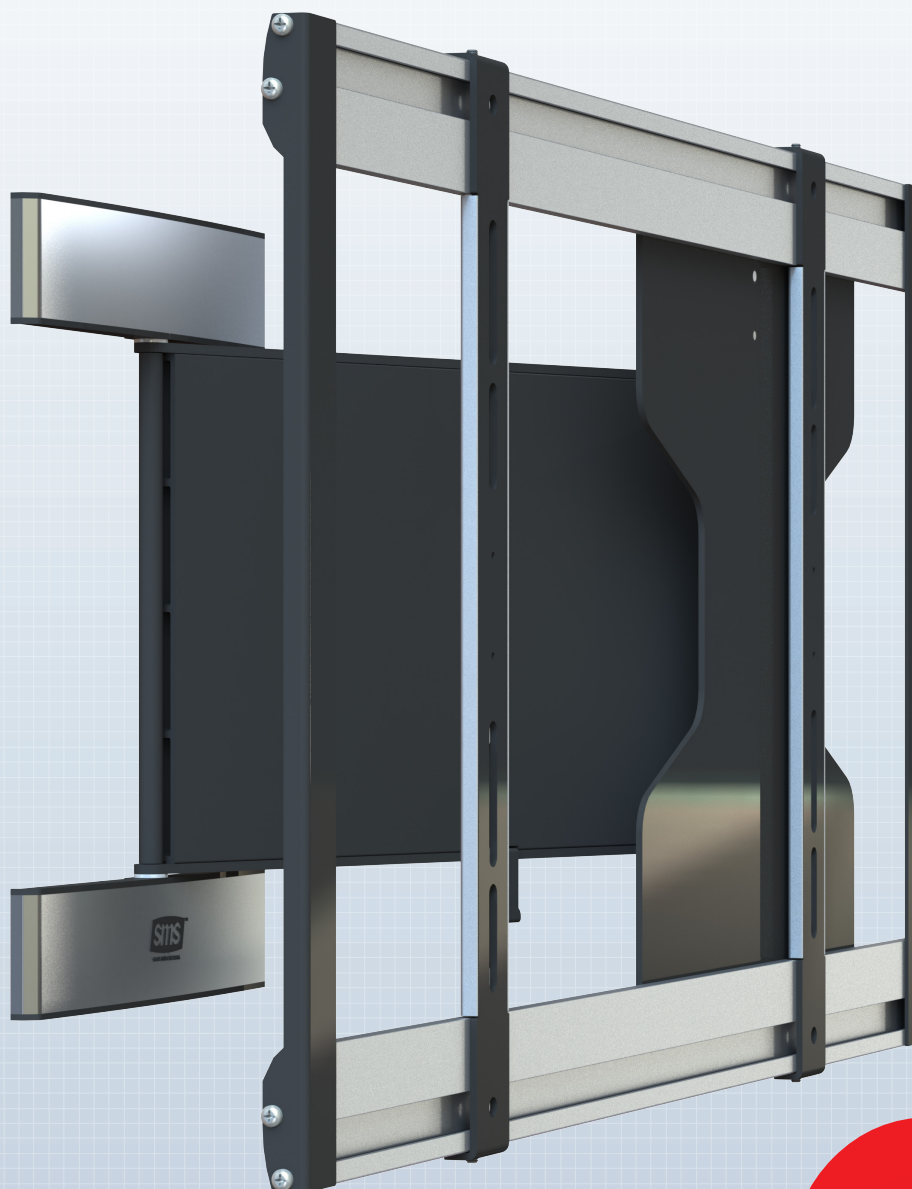

SMS SLIM SWING

Perfect for
LED

Looks thin, flexes deep.

Its many settings and its close-to-the-wall mounting make this bracket ideal for anyone who wants flexibility and grace for thin displays, at the office or in the living room. The extensive use of aluminium in its design emphasises its grace. The ability to rotate left and right with a 180° swivel ensures that the display

is at the perfect viewing angle. The bracket extends from the wall by only 33 mm and is delivered largely preassembled, making it easy to install. For displays of size 32-46".
Finish: silver/black.

INFO

- Finish: Silver/black.
- Maximum load: 20 kg.
- VESA: 200 x 200-600 x 400 mm.
- Recommended display size: 32-46".
- Weight: 5 kg.
- Can be swivelled: The display can be tilted +/-90°.
- Hole sizes: M4, M5, M6, M8.
- Fine adjustment: 4°.
- Maximum display depth: 50 mm.
- Distance from wall: extends only 33 mm from the wall when in its retracted position.

ART. NO.
FS041025

DESCRIPTION
SMS Slim Swing

NOTE:

It may not be possible to mount displays with contacts facing directly backwards on this bracket.