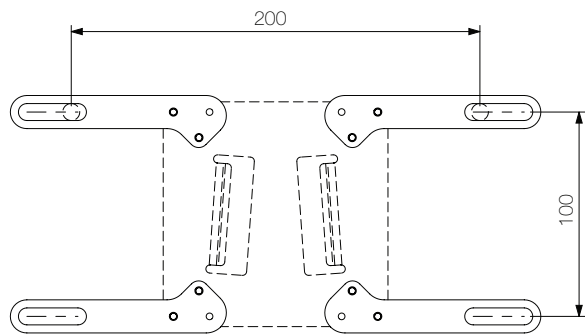

SMS FS L Adapter 200x100 / 200x200

VESA 200x100 or 200x200 on L-Unislide

This accessory makes it possible to mount displays with VESA 200 x 100 or 200 x 200 on L-Unislide.

INFO

Finish: Silver
Maximum display weight: 15 kg
Minimum VESA: 200 x 100
Maximum VESA: 200 x 200

ART. NO.
FS010110

DESCRIPTION
SMS FS L Adapter 200x100 / 200x200

PRODUCT DIMENSIONS [mm]

We reserve the right to introduce changes in the product specifications after the printing and publication of this document.