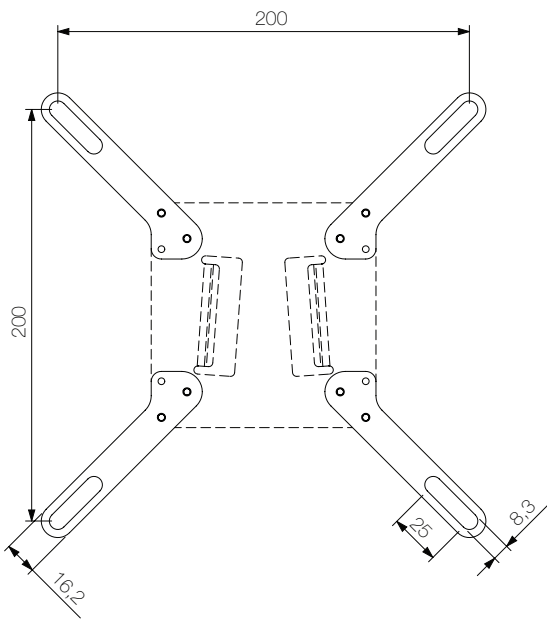

SMS FS L Adapter 200x100 / 200x200

VESA 200x100 or 200x200 on L-Unislide

This accessory makes it possible to mount displays with VESA 200 x 100 or 200 x 200 on L-Unislide.

INFO

Finish: Silver
Maximum display weight: 15 kg
Minimum VESA: 200 x 100
Maximum VESA: 200 x 200

ART. NO.
FS010110

DESCRIPTION
SMS FS L Adapter 200x100 / 200x200

PRODUCT DIMENSIONS [mm]

We reserve the right to introduce changes in the product specifications after the printing and publication of this document.