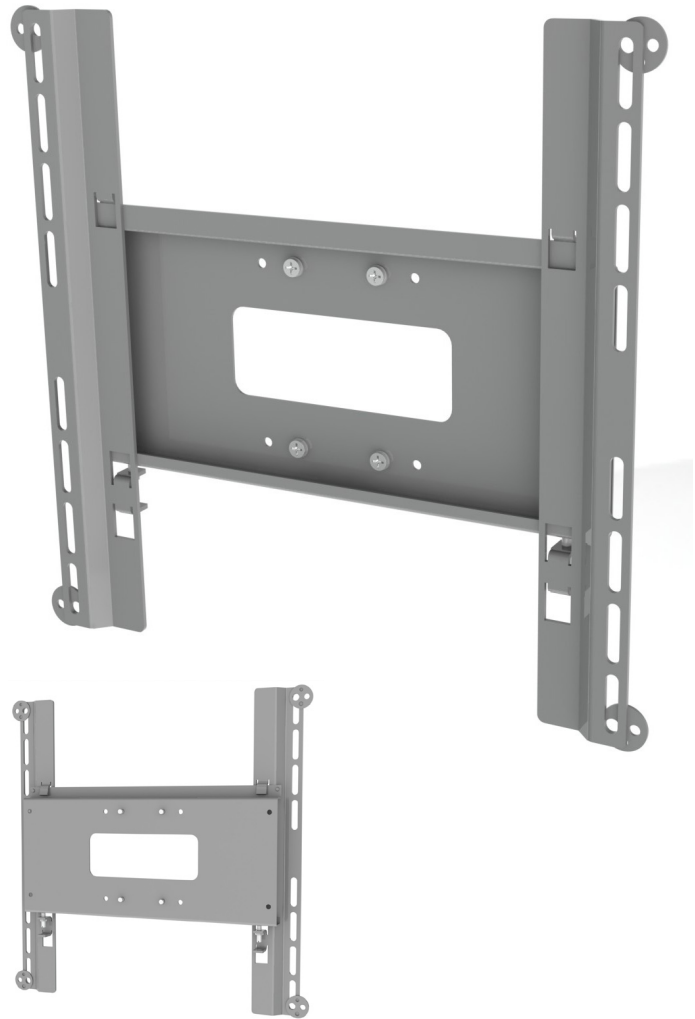

SMS FLATSCREEN M UNISLIDE

Just as important as your screen and bracket.

The SMS Flatscreen M Unislide is the missing link between your bracket and middleweight screen. It is universal and suitable for most screens up to 30 kg. The SMS Flatscreen M Unislide is a smart construction that can mount your screen either horizontally or vertically. It is easy to mount and can be transferred to most of our brackets and stands for middleweight screens.

- | | | | |
|-------------------------------|---|------------------------------|--|
| <input type="radio"/> Ceiling | <input type="radio"/> Heavy weight | <input type="radio"/> Fixed | <input type="radio"/> Variable |
| <input type="radio"/> Wall | <input checked="" type="radio"/> Middle weight | <input type="radio"/> Swivel | <input checked="" type="radio"/> UniSlide |
| <input type="radio"/> Floor | <input type="radio"/> Light weight | <input type="radio"/> Tilt | <input type="radio"/> Hidden |
| <input type="radio"/> Table | | <input type="radio"/> 3D | <input type="radio"/> Double |
| | | <input type="radio"/> Mobile | |

SMS FLATSCREEN M UNISLIDE

INFO

- Color: Silver
- Max load: 30 kg
- Weight: 2,5 kg

ART. NO

FS010024
FS010023

DESCRIPTION

SMS Flatscreen M Unislide Silver
SMS Flatscreen M Unislide Black

Supports Vesa standard: 75x75/100x100/200x100/200x200/
400x200/400x400 mm.