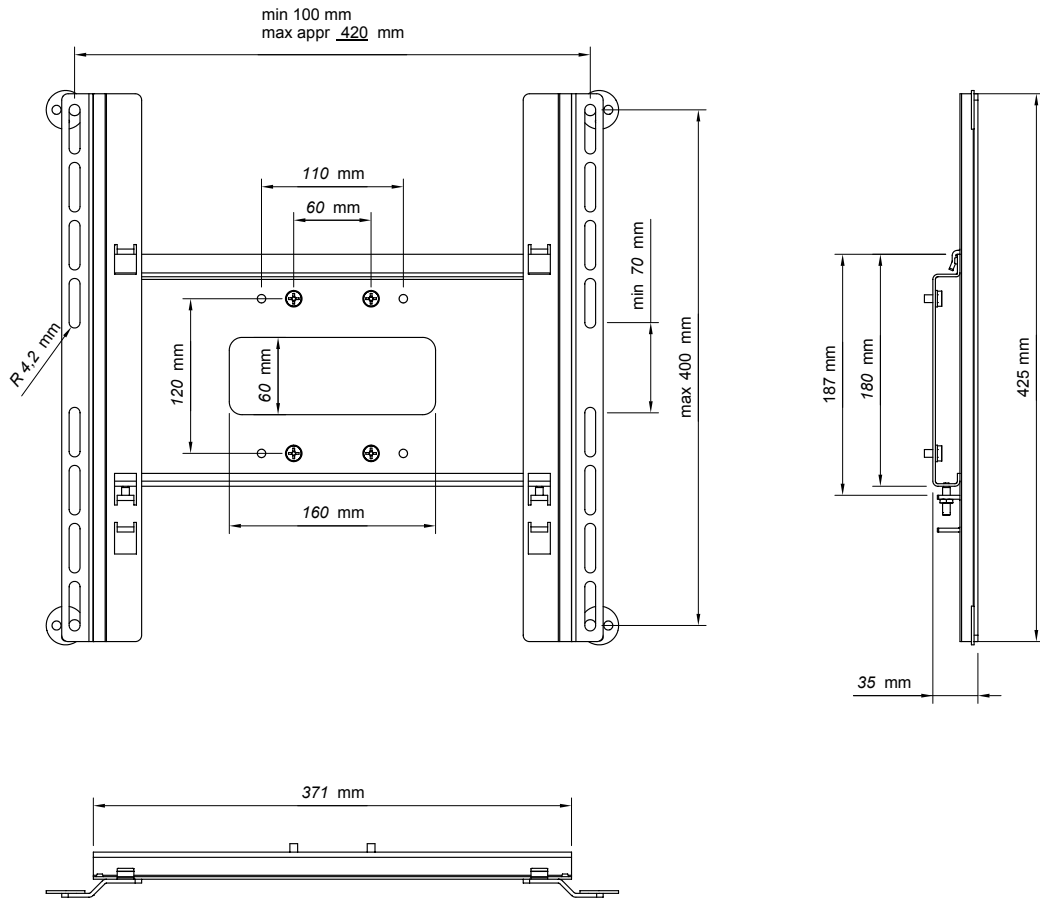

SMS FLATSCREEN M UNISLIDE

Just as important as your screen and bracket.

The SMS Flatscreen M Unislide is the missing link between your bracket and middleweight screen. It is universal and suitable for most screens up to 30 kg. The SMS Flatscreen M Unislide is a smart construction that can mount your screen either horizontally or vertically. It is easy to mount and can be transferred to most of our brackets and stands for middleweight screens.

SMS FLATSCREEN M UNISLIDE

INFO

- Color: Silver
- Max load: 30 kg
- Weight: 2,5 kg

ART. NO

FS010024
FS010023

DESCRIPTION

SMS Flatscreen M Unislide Silver
SMS Flatscreen M Unislide Black

Supports Vesa standard: 75x75/100x100/200x100/200x200/
400x200/400x400 mm.