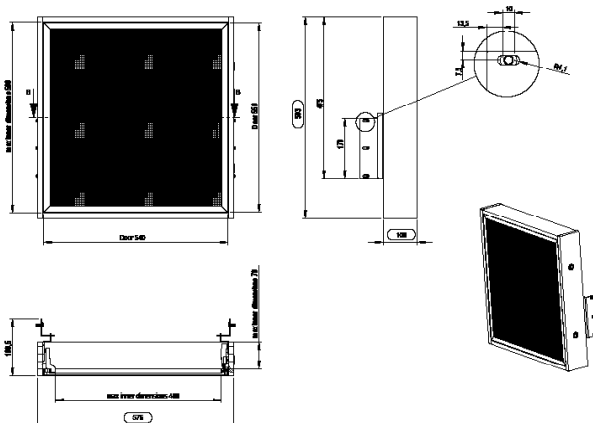

## TOWER BOX

Extra spacious media box for your media equipment to the Presence series.

In Presence Tower Box you can place the computer in horizontal as well as vertical position. The product exists in three versions, whereof two fits the mobile products from our Presence series, and the third works for mounting on the Presence Wall/Floor versions. The product is lockable with a key.

The version with the perforated door is suitable for media equipment that generates a lot of heat and needs extra good air circulation.

On our mobile Presence versions you place the Tower Box on the back of the bracket, and if you want you can also fit a Presence Media Box to the front – at the same time

### ▲ INFO

**Finish:** Anthracite Grey

**Inner dimensions:** C5-21U004-2-A: 540 (B) x 560 (H) x 100 (D), C5-21U005-2-A & C5-21U006-2-A: 540 (B) x 560 (H) x 170 (D)

**Door:** Glass or perforated metal

Lockable storage