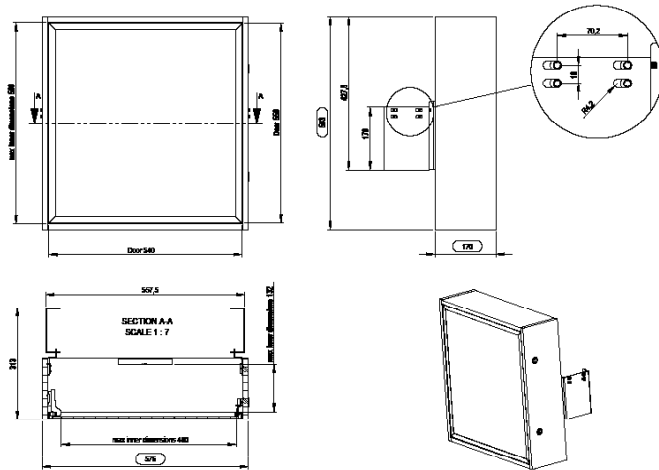

## TOWER BOX

Extra spacious media box for your media equipment to the Presence series.

In Presence Tower Box you can place the computer in horizontal as well as vertical position. The product exists in three versions, whereof two fits the mobile products from our Presence series, and the third works for mounting on the Presence Wall/Floor versions. The product is lockable with a key.

### ▲ INFO

**Finish:** Anthracite Grey

**Inner dimensions:** C5-21U004-2-A: 540 (B) x 560 (H) x 100 (D), C5-21U005-2-A & C5-21U006-2-A: 540 (B) x 560 (H) x 170 (D)

**Door:** Glass or perforated metal

Lockable storage

### ▲ SIMPLE ORDERING

**ART. NO.**

C5-21U004-2-A SMS Presence Tower Box Perforated Door (Wall/Floor)

C5-21U005-2-A SMS Presence Tower Box Glass Door (Mobile)

C5-21U006-2-A SMS Presence Tower Box Perforated Door (Mobile)

▲ TECHNICAL DRAWING (MM)

C5-21U005-2-A SMS PRESENCE TOWER BOX GLASS DOOR (MOBILE)

▲ TECHNICAL DRAWING (MM)

C5-21U006-2-A SMS PRESENCE TOWER BOX PERFORATED DOOR (MOBILE)

Core  
Advanced  
Tailored