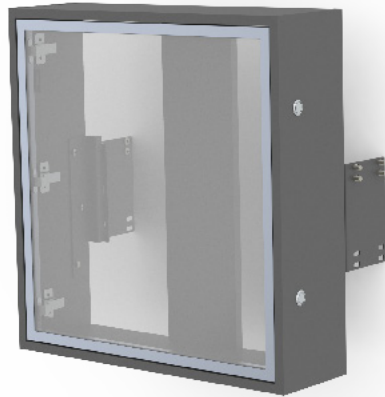

## TOWER BOX

Extra spacious media box for your media equipment to the Presence series.

In Presence Tower Box you can place the computer in horizontal as well as vertical position. The product exists in three versions, whereof two fits the mobile products from our Presence series, and the third works for mounting on the Presence Wall/Floor versions. The product is lockable with a key.

The version with the perforated door is suitable for media equipment that generates a lot of heat and needs extra good air circulation.

On our mobile Presence versions you place the Tower Box on the back of the bracket, and if you want you can also fit a Presence Media Box to the front – at the same time

### ▲ TECHNICAL DRAWING (MM)

C5-21U004-2-A / SMS PRESENCE TOWER BOX PERFORATED DOOR (WALL/FLOOR)

### ▲ ABOUT THE PRODUCT

- Spacious media box for media equipment to our Presence series
- Three versions
- Lockable with key