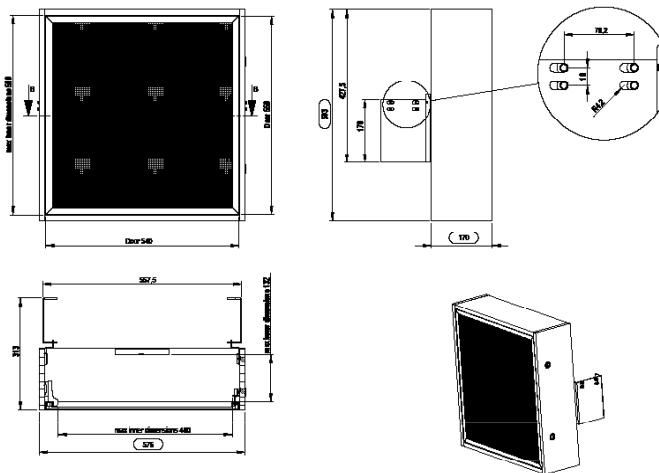

## TOWER BOX

Extra spacious media box for your media equipment to the Presence series.

In Presence Tower Box you can place the computer in horizontal as well as vertical position. The product exists in three versions, whereof two fits the mobile products from our Presence series, and the third works for mounting on the Presence Wall/Floor versions. The product is lockable with a key.

### ▲ SIMPLE ORDERING

**ART. NO.**

C5-21U004-2-A SMS Presence Tower Box Perforated Door (Wall/Floor)

C5-21U005-2-A SMS Presence Tower Box Glass Door (Mobile)

C5-21U006-2-A SMS Presence Tower Box Perforated Door (Mobile)

▲ TECHNICAL DRAWING (MM)

C5-21U005-2-A SMS PRESENCE TOWER BOX GLASS DOOR (MOBILE)

▲ TECHNICAL DRAWING (MM)

C5-21U006-2-A SMS PRESENCE TOWER BOX PERFORATED DOOR (MOBILE)

Core  
Advanced  
Tailored